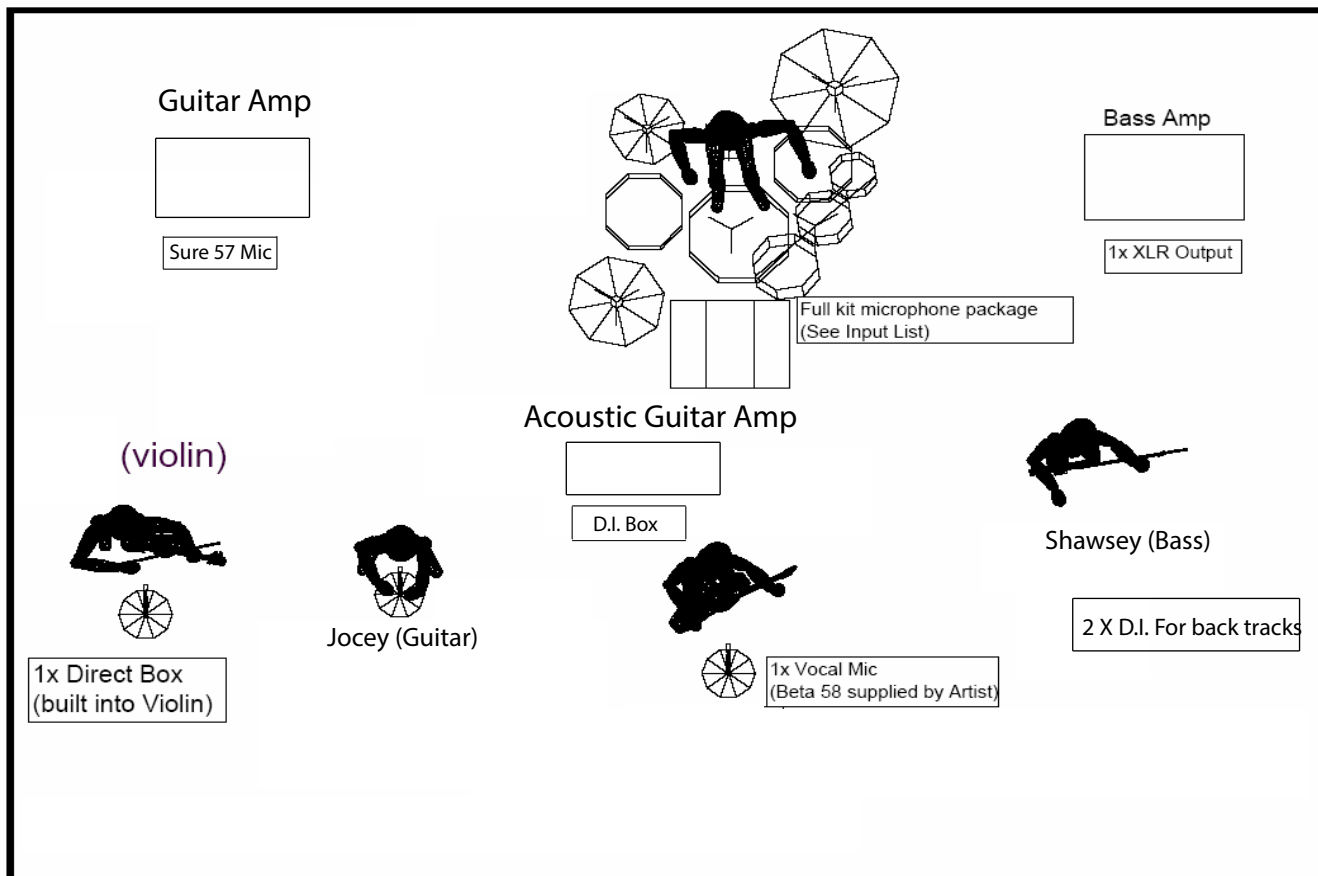

### DuShane Band Stage Plot

- 1 Kick Drum
- 2 Snare Drum Top
- 3 Snare Drum Bottom
- 4 Hat
- 5 Rack Tom
- 6 Floor Tom
- 7 Bass Guitar
- 8 Back Track 1
- 9 Back Track 2
- 10 AC Guitar
- 11 Electric Guitar
- 12 Violin
- 13 Main Vocals
- 14 Back Vocals Drums

A/C Locations for the Drummer necessary  
 A/C Locations for the Electric Guitar player necessary  
 A/C Locations for the Bass Player necessary  
 A/C Locations for the Acoustic Amp necessary  
 A/C Locations for the Back Track necessary  
 Any changes please clear with tour manager